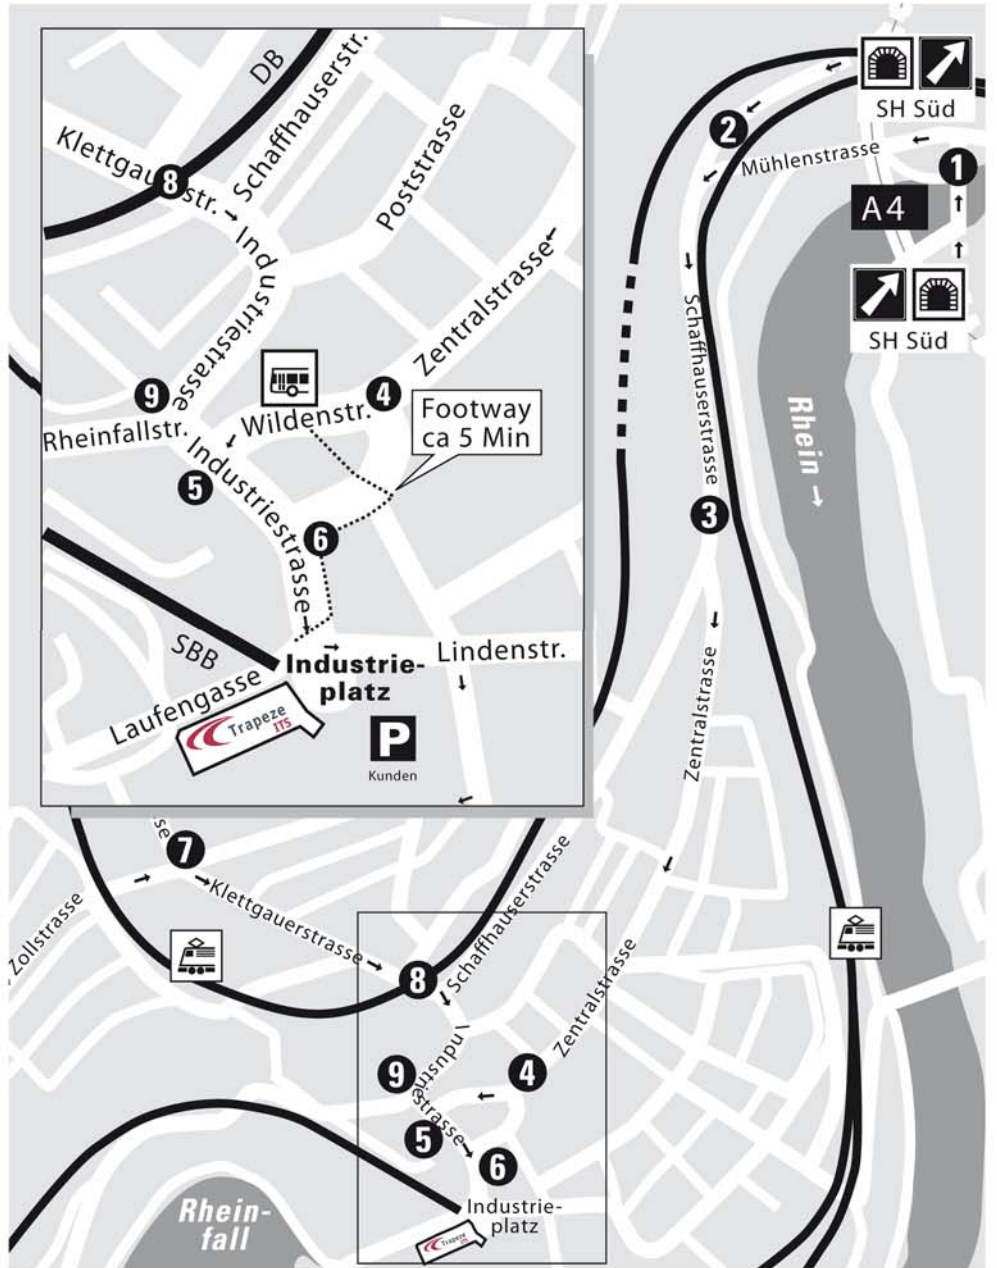

How to find us...

...by train:

- From **Basel-Bad. Bhf.** to Schaffhausen.
- From **Basel-SBB** to Zürich-HB.
- From **Zürich-HB** to Schaffhausen.
- From **Zürich-Flughafen** ↑ to Winterthur.
- From **Winterthur** to Schaffhausen (S33).
- From **Schaffhausen Railway Station:**
  Take bus number 1 to Neuhausen; get off at bus stop "Neuhausen Zentrum" (4).

...by car:

Entrance to the building in Neuhausen:
The friendly receptionist is happy to help.

Trapeze ITS Switzerland GmbH
Industriepplatz 3
8212 Neuhausen | Switzerland
Telefon +41 58 911 11 11
Telefax +41 58 911 11 12
E-Mail info@trapezeits.com