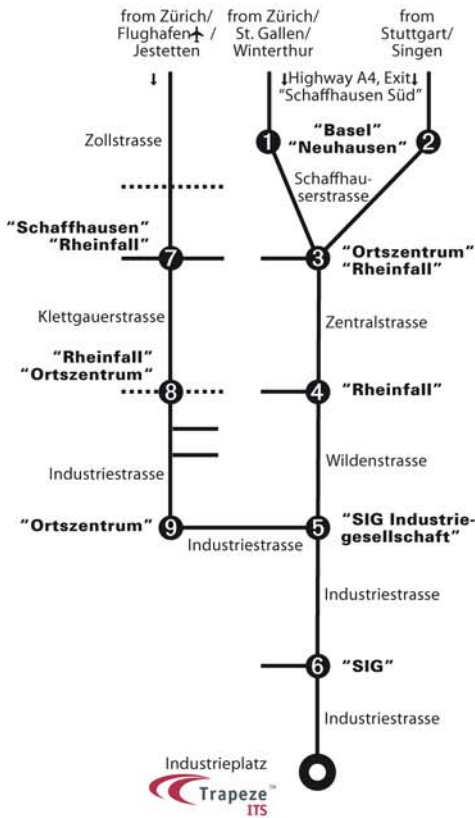

How to find us...

...by train:

- From **Basel-Bad. Bhf.** to Schaffhausen.
- From **Basel-SBB** to Zürich-HB.
- From **Zürich-HB** to Schaffhausen.
- From **Zürich-Flughafen** ↑ to Winterthur.
- From **Winterthur** to Schaffhausen (S33).
- From **Schaffhausen Railway Station:**
  Take bus number 1 to Neuhausen; get off at bus stop "Neuhausen Zentrum" (4).

...by car:

Entrance to the building in Neuhausen:
The friendly receptionist is happy to help.

Trapeze ITS Switzerland GmbH
Industriepplatz 3
8212 Neuhausen | Switzerland
Telefon +41 58 911 11 11
Telefax +41 58 911 11 12
E-Mail info@trapezeits.com